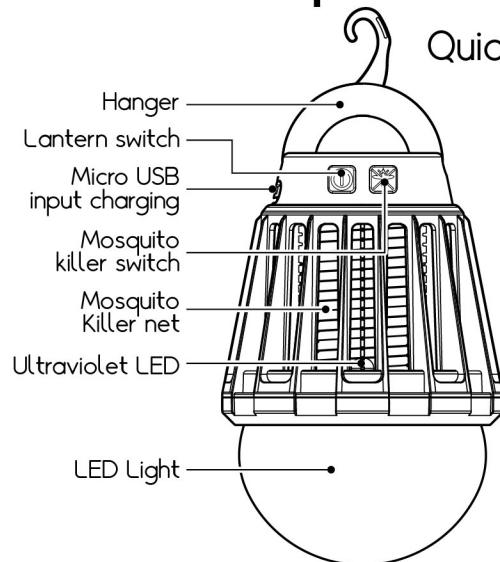

LED Lantern with Mosquito Killer Quick Guide

4"

LED Lantern with Mosquito Killer

Quick Guide

6"

- Turn ON/OFF LED light: Push "lantern switch".
 - To adjust LED light setting from low, medium or high... continue to push lantern switch
- Turn ON/OFF Mosquito Killer – Push "Mosquito Killer Switch" Button
- Charging unit...
 - Use provided USB cable (3 included)
 - Plug Micro USB end of cable into lantern
 - Plug standard USB end of cable into power source (Computer, AC, Car charger)
 - Unit is fully charged when Red LED turns to Green.